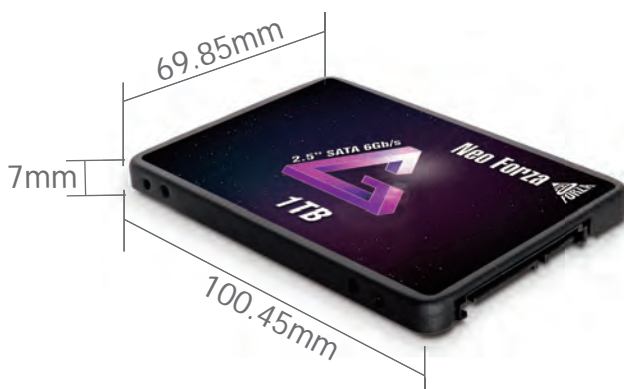

SOLID STATE DRIVE

{NFS01}

The ZION NFS01 solid state drive build with 3D NAND Flash that provides higher storage density, efficiency, and reliability than traditional 2D NAND. It features intelligent SLC caching. Featuring LDPC ECC and technologies such as high TBW(total bytes written) and DEVSLP(Device Sleep), the ZION NFS01 instantly upgrades notebook and desktop PCs with superior stability, durability, and power efficiency.

Dimension :

Packaging :

Capacity is Power, Speed is King.

Model No.	NFS01
Capacity	120GB/128GB/240GB/256GB/480GB/512GB/960GB/1TB
Form Factor	2.5"
NAND Flash	3D TLC
Controller	SM2258XT
Dimensions(MM)	100.45 x 69.85 x 7
Weight	47.5g
Interface	SATA 6Gb/s
Performance	120GB/128GB Performance(ATTO) : Read : 400-560MB/S Write : 400-480MB/S 240GB/256GB Performance(ATTO) : Read : 420-560MB/S Write : 420-510MB/S 480GB/512GB Performance(ATTO) : Read : 420-560MB/S Write : 420-510MB/S 960GB/1TB Performance(ATTO) : Read : 420-560MB/S Write : 430-520MB/S *Actual performance may vary due to available SSD capacity, system hardware and software components, and other factors
Operating temperature	0°C-70°C
Storage temperature	-40°C-85°C
Shock resistance	1500G/0.5ms
MTBF	2,000,000 hours
Warranty	3 Years warranty