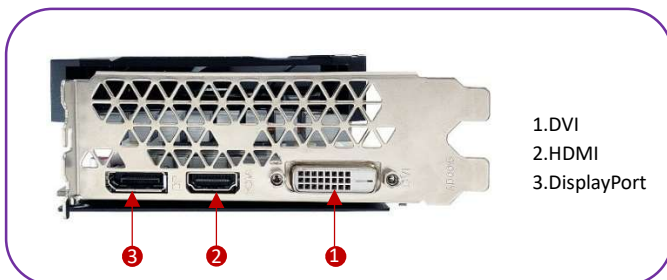

I/O CONNECTIONS