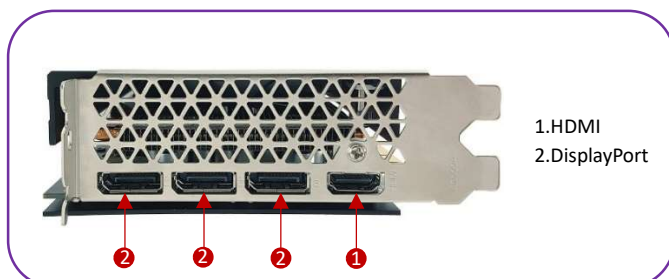

I/O CONNECTIONS