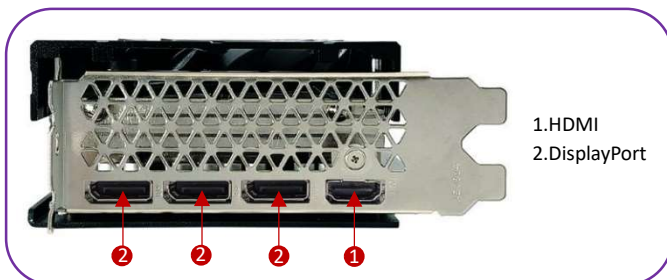

I/O CONNECTIONS