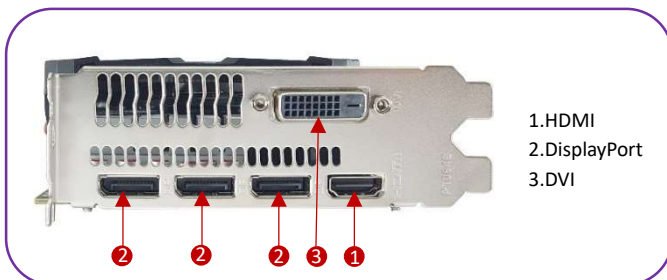

I/O CONNECTIONS