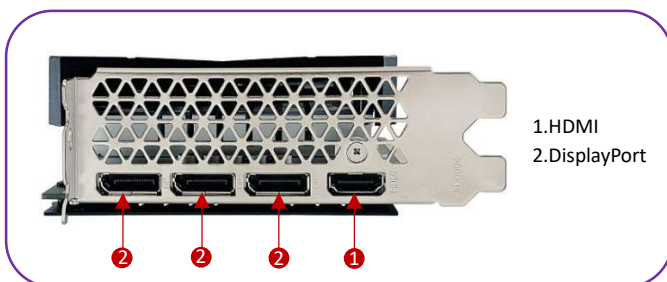

I/O CONNECTIONS